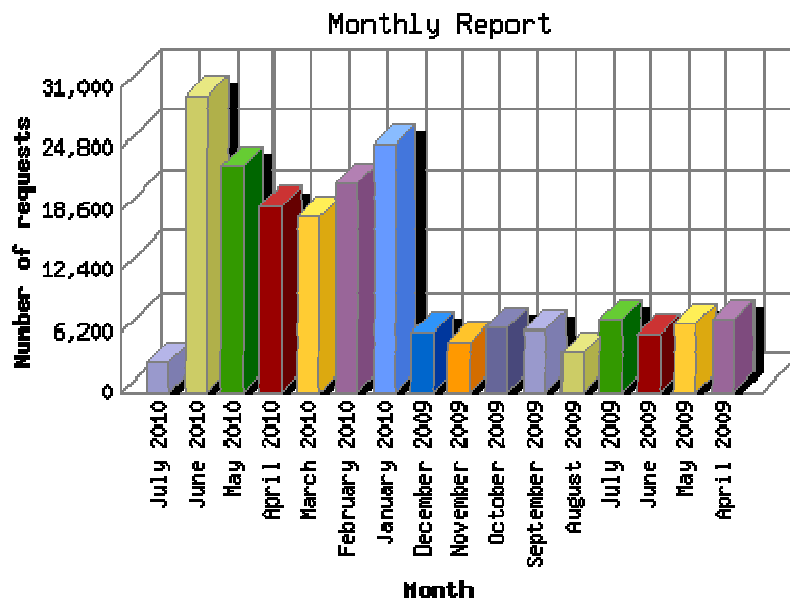

Note: Most likely, the first and last quarters will not represent a complete quarter's worth of data, resulting in lower hits.

Quarter		Number of requests	Number of page requests
1.	Q2 2009	20,098	4,979
2.	Q3 2009	17,796	4,030
3.	Q4 2009	17,545	3,360
4.	Q1 2010	64,265	7,019
5.	Q2 2010	72,261	8,958
6.	Q3 2010	3,020	320

Most active quarter Q2 2010 : 8,958 pages sent. **72,261 requests handled.**

Quarterly average: 4,777 pages sent. **32,497 requests handled.**

Web Site Report For saphonemeeting.org

Monthly Report

The Monthly Report identifies activity for each month in the report time frame. Remember that each page hit can result in several server requests as the images for each page are loaded.

Note: Depending on the report time frame, the first and last months may not represent a complete month's worth of data, resulting in lower hits.

	Month	Number of requests	Number of page requests
1.	April 2009	7,270	2,093
2.	May 2009	6,892	1,547
3.	June 2009	5,936	1,339
4.	July 2009	7,400	1,769
5.	August 2009	4,138	946
6.	September 2009	6,258	1,315
7.	October 2009	6,440	1,265
8.	November 2009	5,072	1,068
9.	December 2009	6,033	1,027
10.	January 2010	25,196	2,735

11.	February 2010	21,183	2,415
12.	March 2010	17,886	1,869
13.	April 2010	18,910	2,242
14.	May 2010	23,082	3,060
15.	June 2010	30,269	3,656
16.	July 2010	3,020	320

Most active month June 2010 : 3,656 pages sent. **30,269 requests handled.**