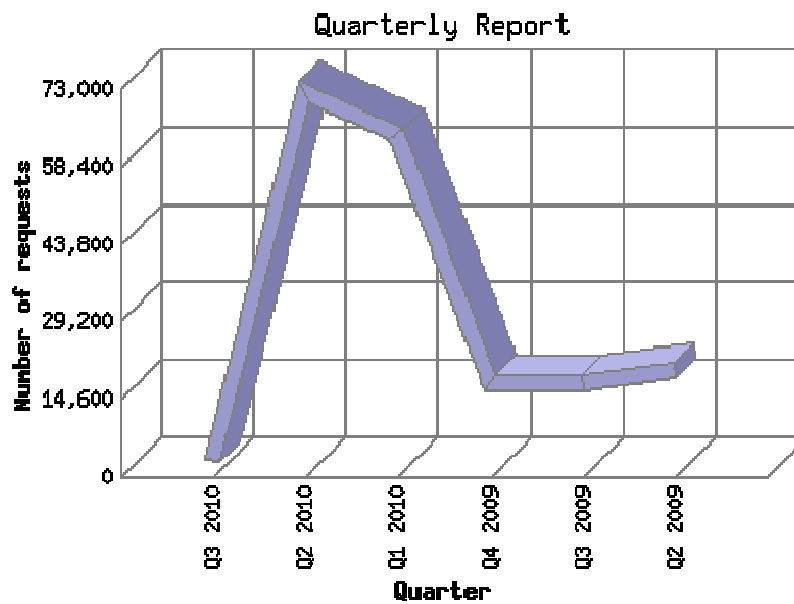

Web Site Report For saphonemeeting.org

Quarterly Report

The Quarterly Report shows total activity on your site for each quarter of a year. Remember that each page hit can result in several server requests as the images for each page are loaded.

Note: Most likely, the first and last quarters will not represent a complete quarter's worth of data, resulting in lower hits.

Quarter		Number of requests	Number of page requests
1.	Q2 2009	20,098	4,979
2.	Q3 2009	17,796	4,030
3.	Q4 2009	17,545	3,360
4.	Q1 2010	64,265	7,019
5.	Q2 2010	72,261	8,958
6.	Q3 2010	3,020	320

Note: Depending on the report time frame, the first and last months may not represent a complete month's worth of data, resulting in lower hits.

	Month	Number of requests	Number of page requests
1.	April 2009	7,270	2,093
2.	May 2009	6,892	1,547
3.	June 2009	5,936	1,339
4.	July 2009	7,400	1,769
5.	August 2009	4,138	946
6.	September 2009	6,258	1,315
7.	October 2009	6,440	1,265
8.	November 2009	5,072	1,068
9.	December 2009	6,033	1,027
10.	January 2010	25,196	2,735

11.	February 2010	21,183	2,415
12.	March 2010	17,886	1,869
13.	April 2010	18,910	2,242
14.	May 2010	23,082	3,060
15.	June 2010	30,269	3,656
16.	July 2010	3,020	320

Most active month June 2010 : 3,656 pages sent. **30,269 requests handled.**