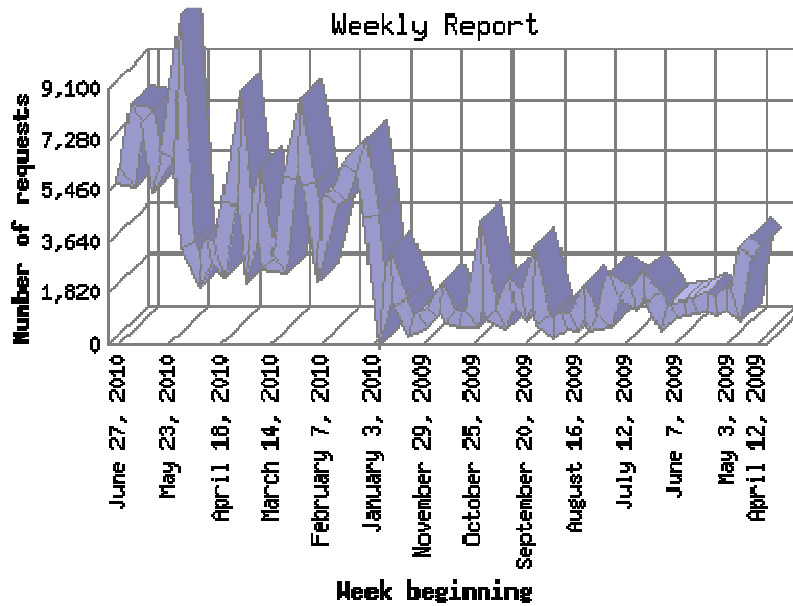

Web Site Report For saphonemeeting.org

Weekly Report

The Weekly Report identifies the activity for each week within the report time frame. Remember that one page hit can result in several server requests as the images for each page are loaded.

Note: Depending on the report time frame for this report the first and last week may not represent a full seven day week, resulting in lower hits.

	Week beginning	Number of requests	Number of page requests
1.	April 12, 2009	3,626	1,299
2.	April 19, 2009	3,264	697
3.	April 26, 2009	1,352	287
4.	May 3, 2009	1,635	428
5.	May 10, 2009	1,345	299
6.	May 17, 2009	1,506	283
7.	May 24, 2009	1,351	325
8.	May 31, 2009	1,252	275
9.	June 7, 2009	1,182	320